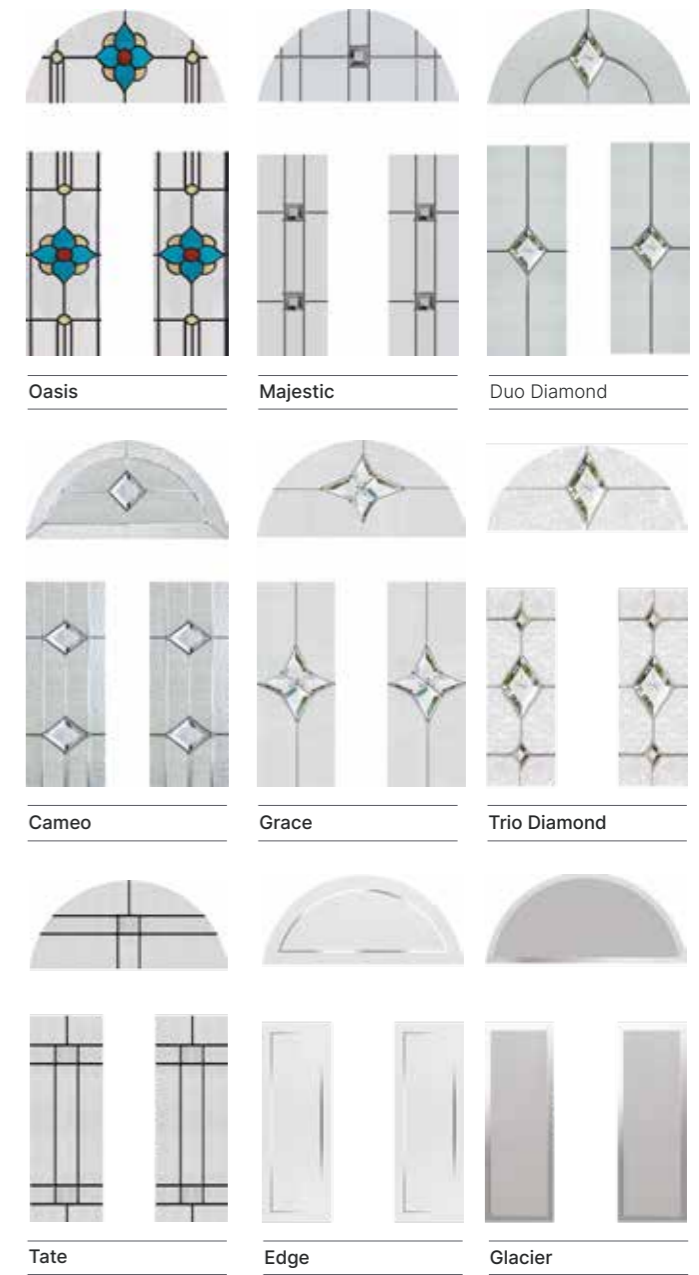

Choose from either the patterned glazing options or a Pilkington obscured glass design (Page 37)