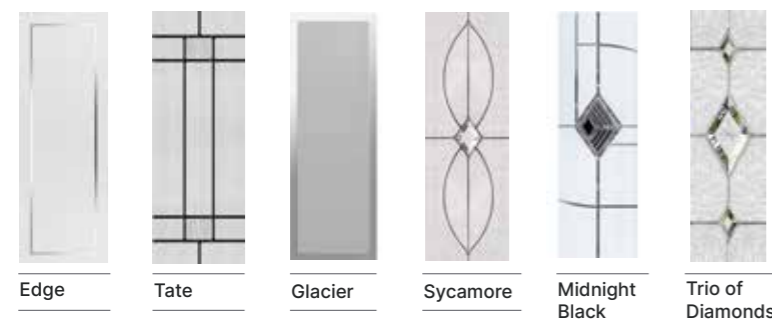

GALLERY COLOUR COLLECTION

Our 37 premium colours have been created using state-of-the-art technologies used in the yacht industry.

TRENDING COLOURS

Black Ash/brown is the best match for Black foiled outer frames.

Farmhouse Solid (Agate Grey)

Farmhouse Sunningdale (Slate Grey) Tate Glazing

Farmhouse Sunningdale (Green) Trio Diamond Glazing

Farmhouse Sunningdale (Nimbus) Cameo Glazing

Farmhouse Sunningdale Shown In Slate Grey with Sycamore Glazing

Majestic Oasis Grace Cameo Duo Diamond

Edge Tate Glacier Sycamore Midnight Black Trio of Diamonds

Choose from either the patterned glazing options below or a Pilkington obscured glass design. (Page 37)

Farmhouse Solid (Rosewood)

Farmhouse Solid (Anthracite Grey)

Monza II - Solid, Augusta & Augusta Long

Monza II Solid
Shown In Anthracite Grey

With its contemporary linear etch detailing, the Monza II is a stunning door available as a glazed or solid option