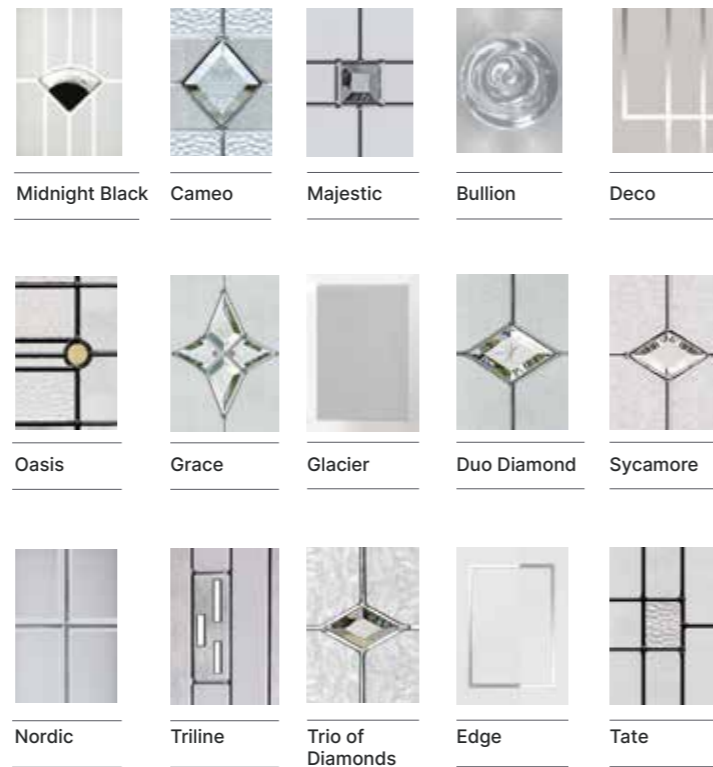

Augusta & Augusta Long

Hinge side or central glazing available

Augusta
Shown In Agate Grey with Deco Glazing

Augusta Long
Shown In Anthracite Grey with Glacier Glazing

With its simple slim glazed panel and parallel pull handle, the Augusta has a clean modern style

Augusta Long (Shadow)
Triline Glazing

Augusta (Cotswold)
Majestic Glazing

Glacier Triline Deco Majestic (Augusta)

Trio Diamond* Nordic* Edge* Tate* Duo Dimond*

Midnight Black* Majestic (Augusta Long)*

Choose from either the patterned glazing options or a Pilkington obscured glass design. (Page 37)

* Only available for Urban Augusta Long.

Seminole 4

Seminole 4 (Shadow)
Midnight Black Glazing

Seminole 4 (Moonshine)
Cameo Glazing

Choose from either the patterned glazing options or a Pilkington obscured glass design (Page 37)