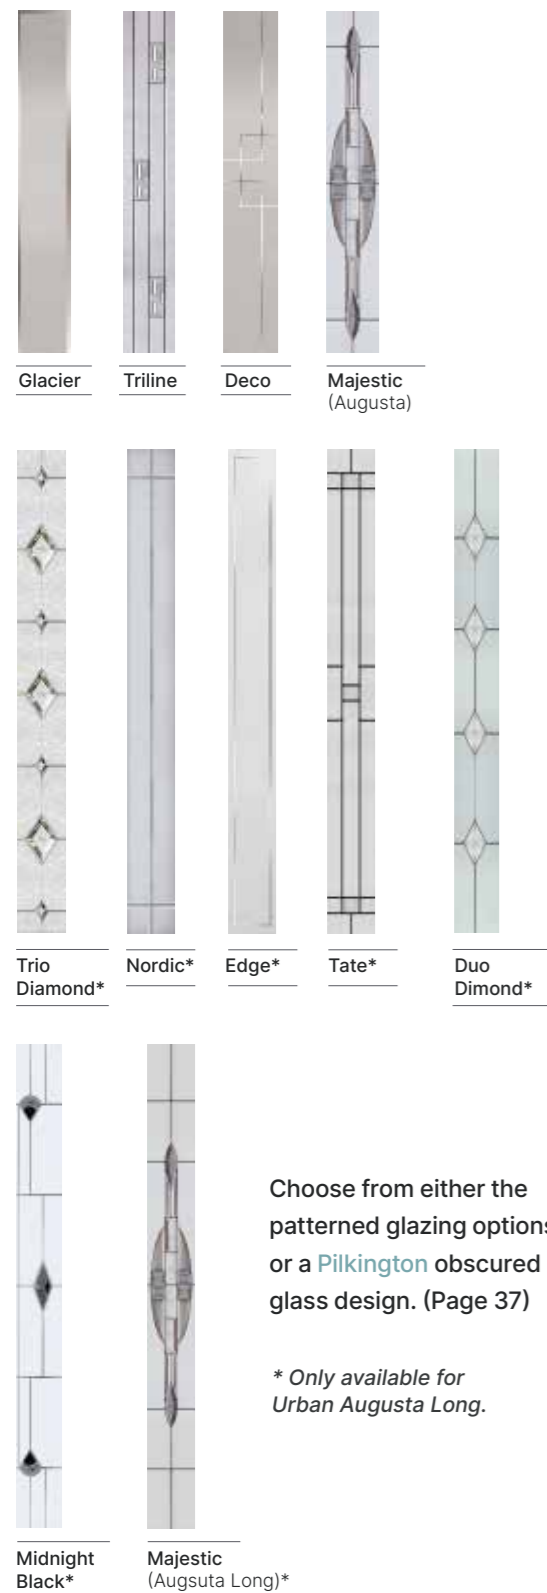

Monza II - Solid, Augusta & Augusta Long

Monza II Solid
Shown In Anthracite Grey

With its contemporary linear etch detailing, the Monza II is a stunning door available as a glazed or solid option

Monza II Augusta Long