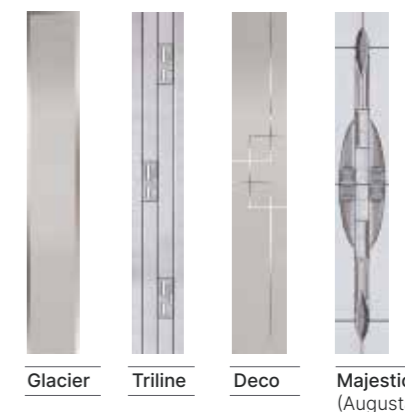

Augusta & Augusta Long

Hinge side or central glazing available

With its simple slim glazed panel and parallel pull handle, the Augusta has a clean modern style

Choose from either the patterned glazing options or a Pilkington obscured glass design. (Page 37)

* Only available for Urban Augusta Long.