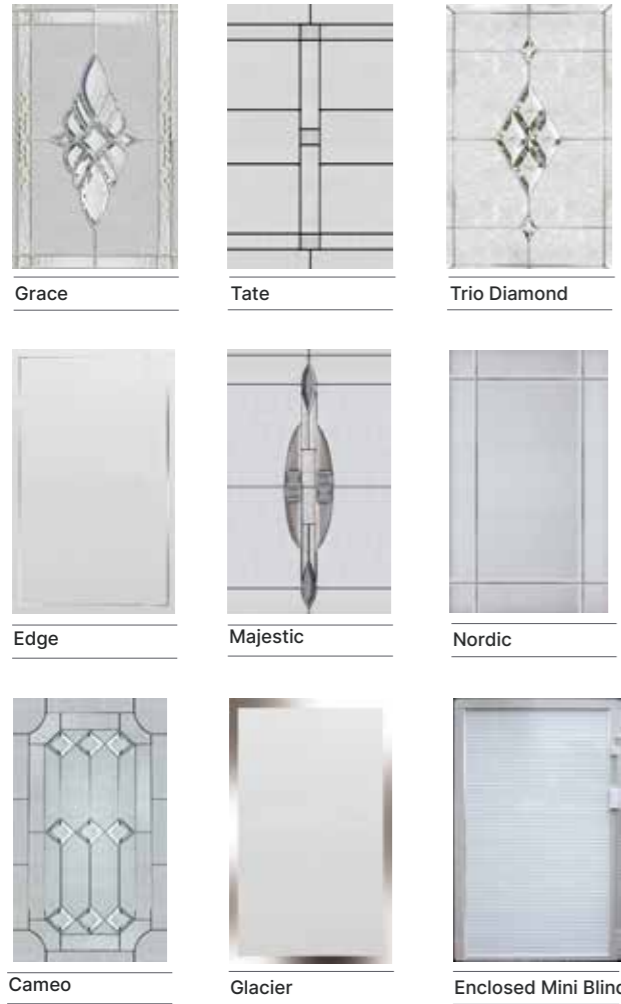

Gleneagles (Anthracite Grey) Cameo Glazing

Turnberry (Bahia Blue)
Grace Glazing

Majestic Cameo Trio Diamond

Glacier Edge Tate

Lytham & Lytham Grid

Choose from either the patterned glazing options below or a Pilkington obscured glass design (Page 37)