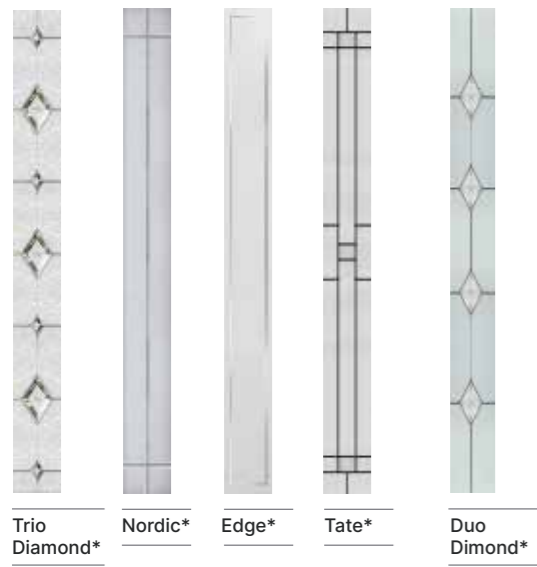

Urban Augusta / Urban Augusta Long

Choose from either the patterned glazing options or a Pilkington obscured glass design. (Page 37)

* Only available for Urban Augusta Long.