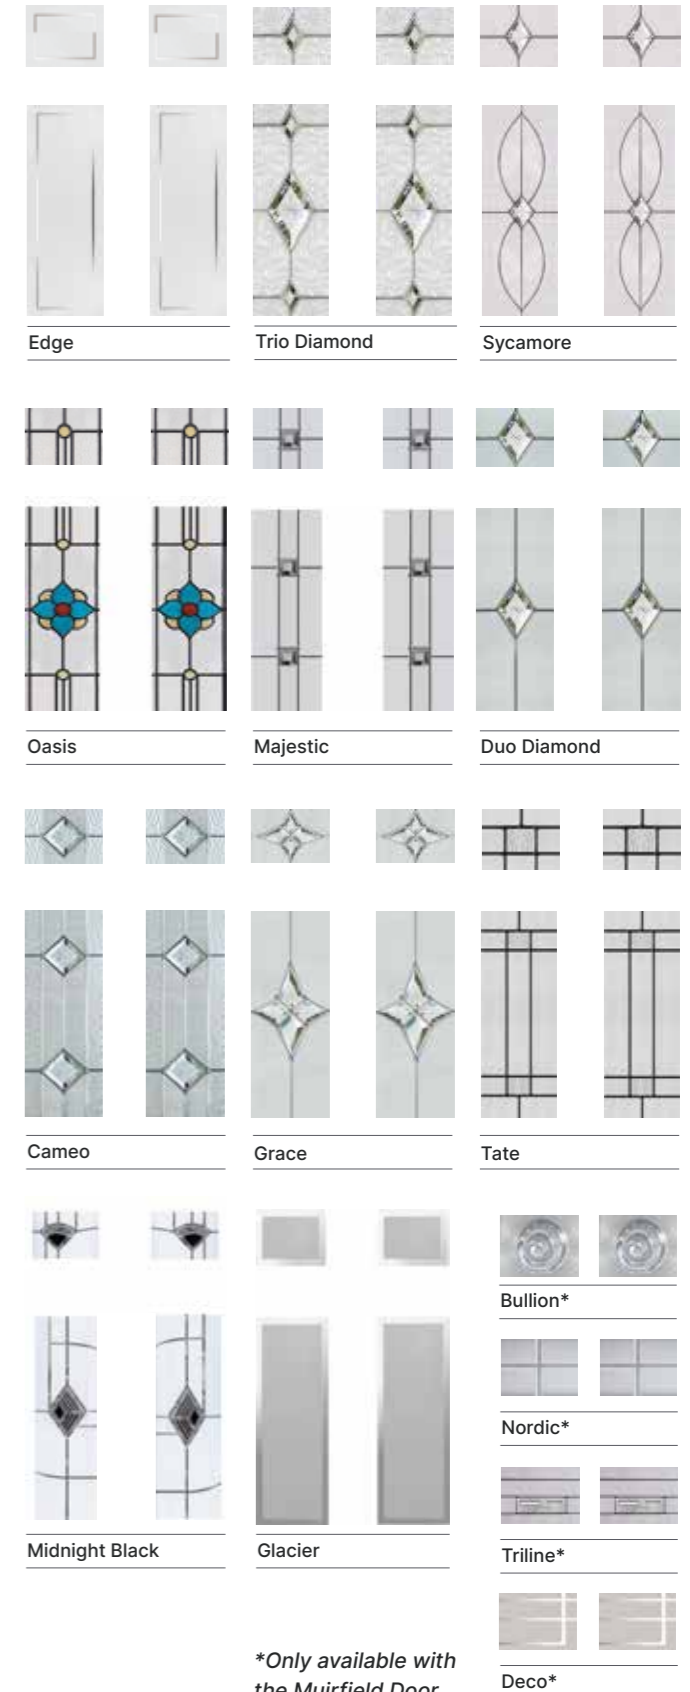

STANDARD COLOUR COLLECTION

PREMIUM COLOUR COLLECTION

Troon, Muirfield & Muirfield Solid

A traditional 6 panel door with either 2 or 4 small glazing details

Choose from either the patterned glazing options or a Pilkington obscured glass design. (Page 37)