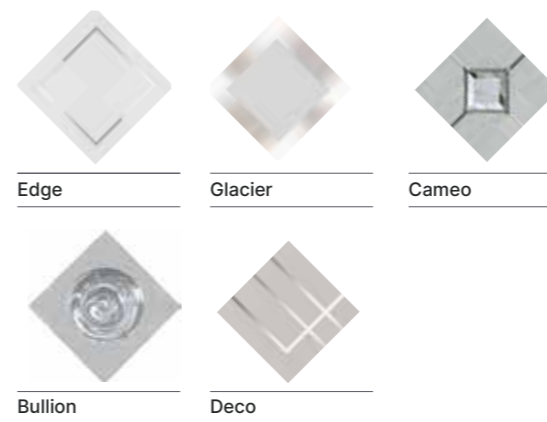

Choose from either the patterned glazing options below or a Pilkington obscured glass design. (Page 37)