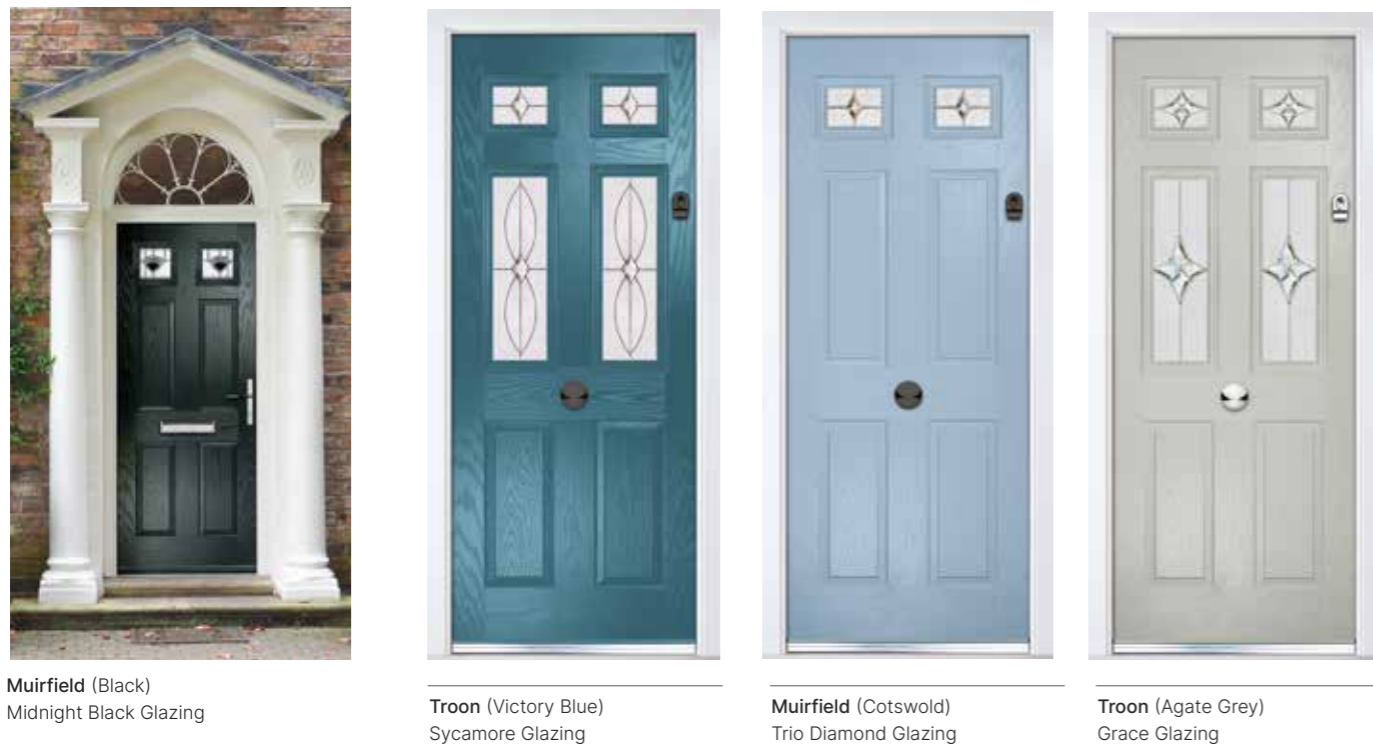

Troon, Muirfield & Muirfield Solid