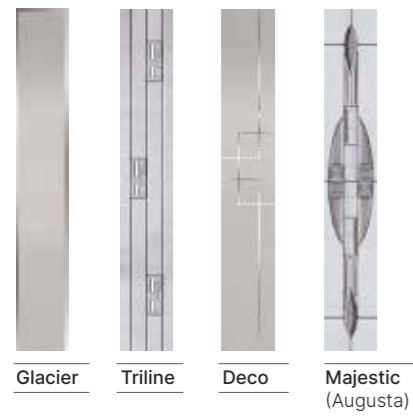

Urban Augusta / Urban Augusta Long

Choose from either the patterned glazing options or a Pilkington obscured glass design. (Page 37)

* Only available for Urban Augusta Long.