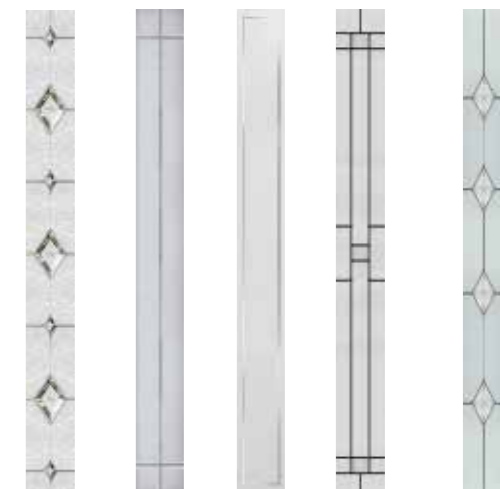

Glacier Triline Deco Majestic (Augusta)

Trio Diamond* Nordic* Edge* Tate* Duo Dimond*