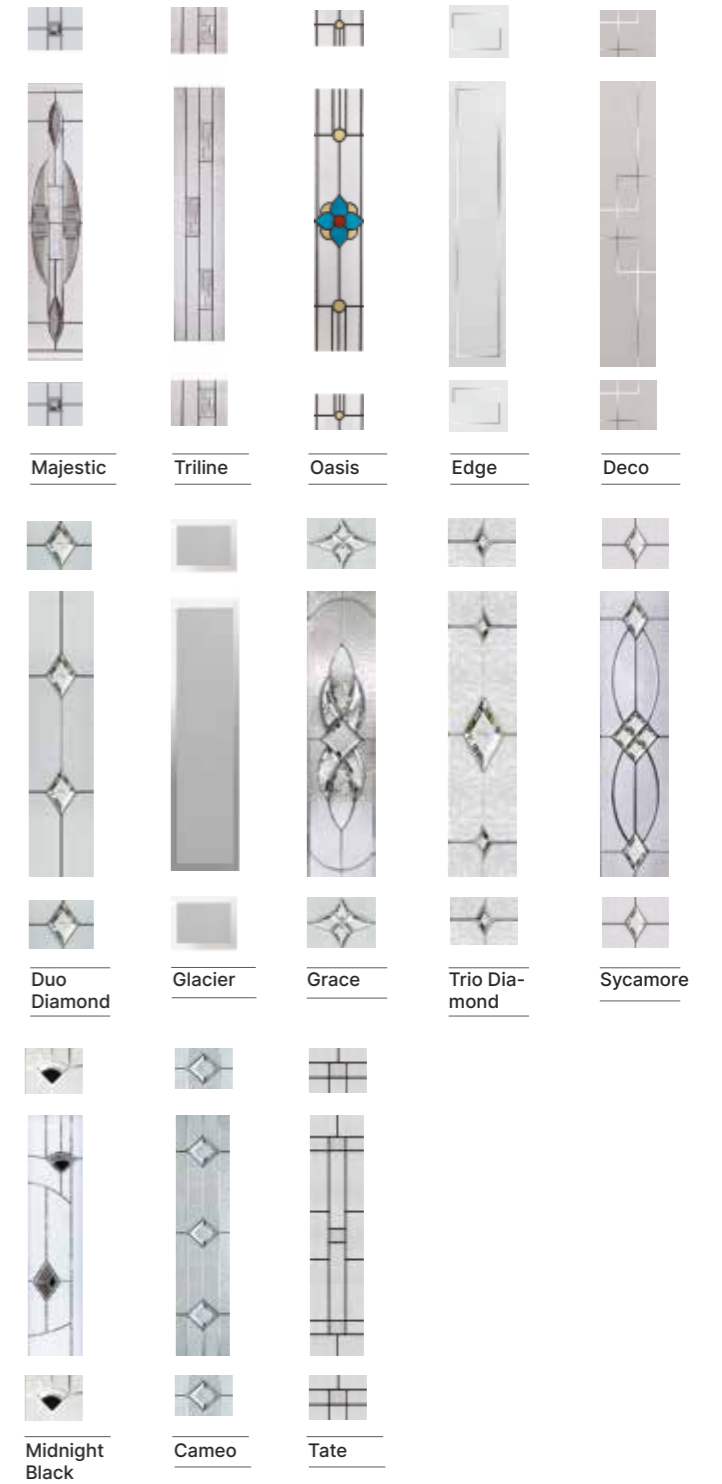

Monza II Augusta Long

Monza II Augusta Long
(Victory Blue) Nordic Glazing

Monza II Augusta Long
(Silver Grey) Trio Diamond Glazing

Monza II Solid

Monza II Solid
(Agate Grey)

Monza II Augusta

Monza II Augusta
(Chartwell Green) Glacier Glazing

Hinge side or central glazing available

Monza II Augusta Long
(Anthracite Grey) Triline Glazing

Vilamoura

Vilamoura
Shown In Cotswold with Glacier Glazing

Vilamoura
Shown In Anthracite Grey with Majestic Glazing

Augusta & Augusta Long

Hinge side or central glazing available

Augusta
Shown In Agate Grey with Deco Glazing

Augusta Long
Shown In Anthracite Grey with Glacier Glazing

With its simple slim glazed panel and parallel pull handle, the Augusta has a clean modern style